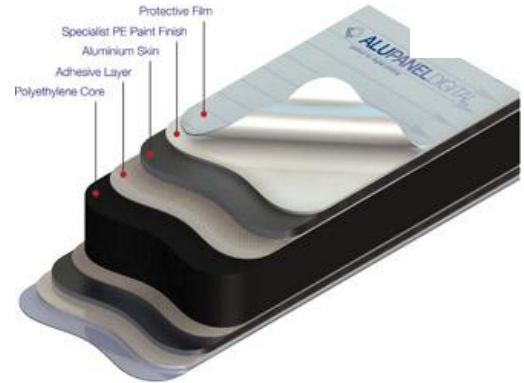

"...prefers to use Alupanel quality for their quality work"

Quick As A Flash - Taren Point NSW

Alupanel Digital Overview

Alupanel Digital is a brand new solution for digital printing. A specially developed coating is applied to both sides of the panel providing vastly improved ink adhesion, far better than standard PE coating.

The complete flatness of Alupanel Digital makes the surface and your design look absolutely perfect. Alupanel Digital can be machined after printing, with no cracks or damage to the surface.

Alupanel Digital is also perfect for traditional screen printing as well as for hand printing. After applying ink images Alupanel Digital can be laminated with special films or coatings to protect the surface further or create a high gloss effect. You can easily apply vinyl letters onto the surface in conjunction with printing.

*Alupanel Digital is a directional product - please install panels in the same direction (directional arrows are shown on the protective film)

Applications

- Digital Printing
- Screen Printing
- Signage
- POS Display
- Exhibition Stands